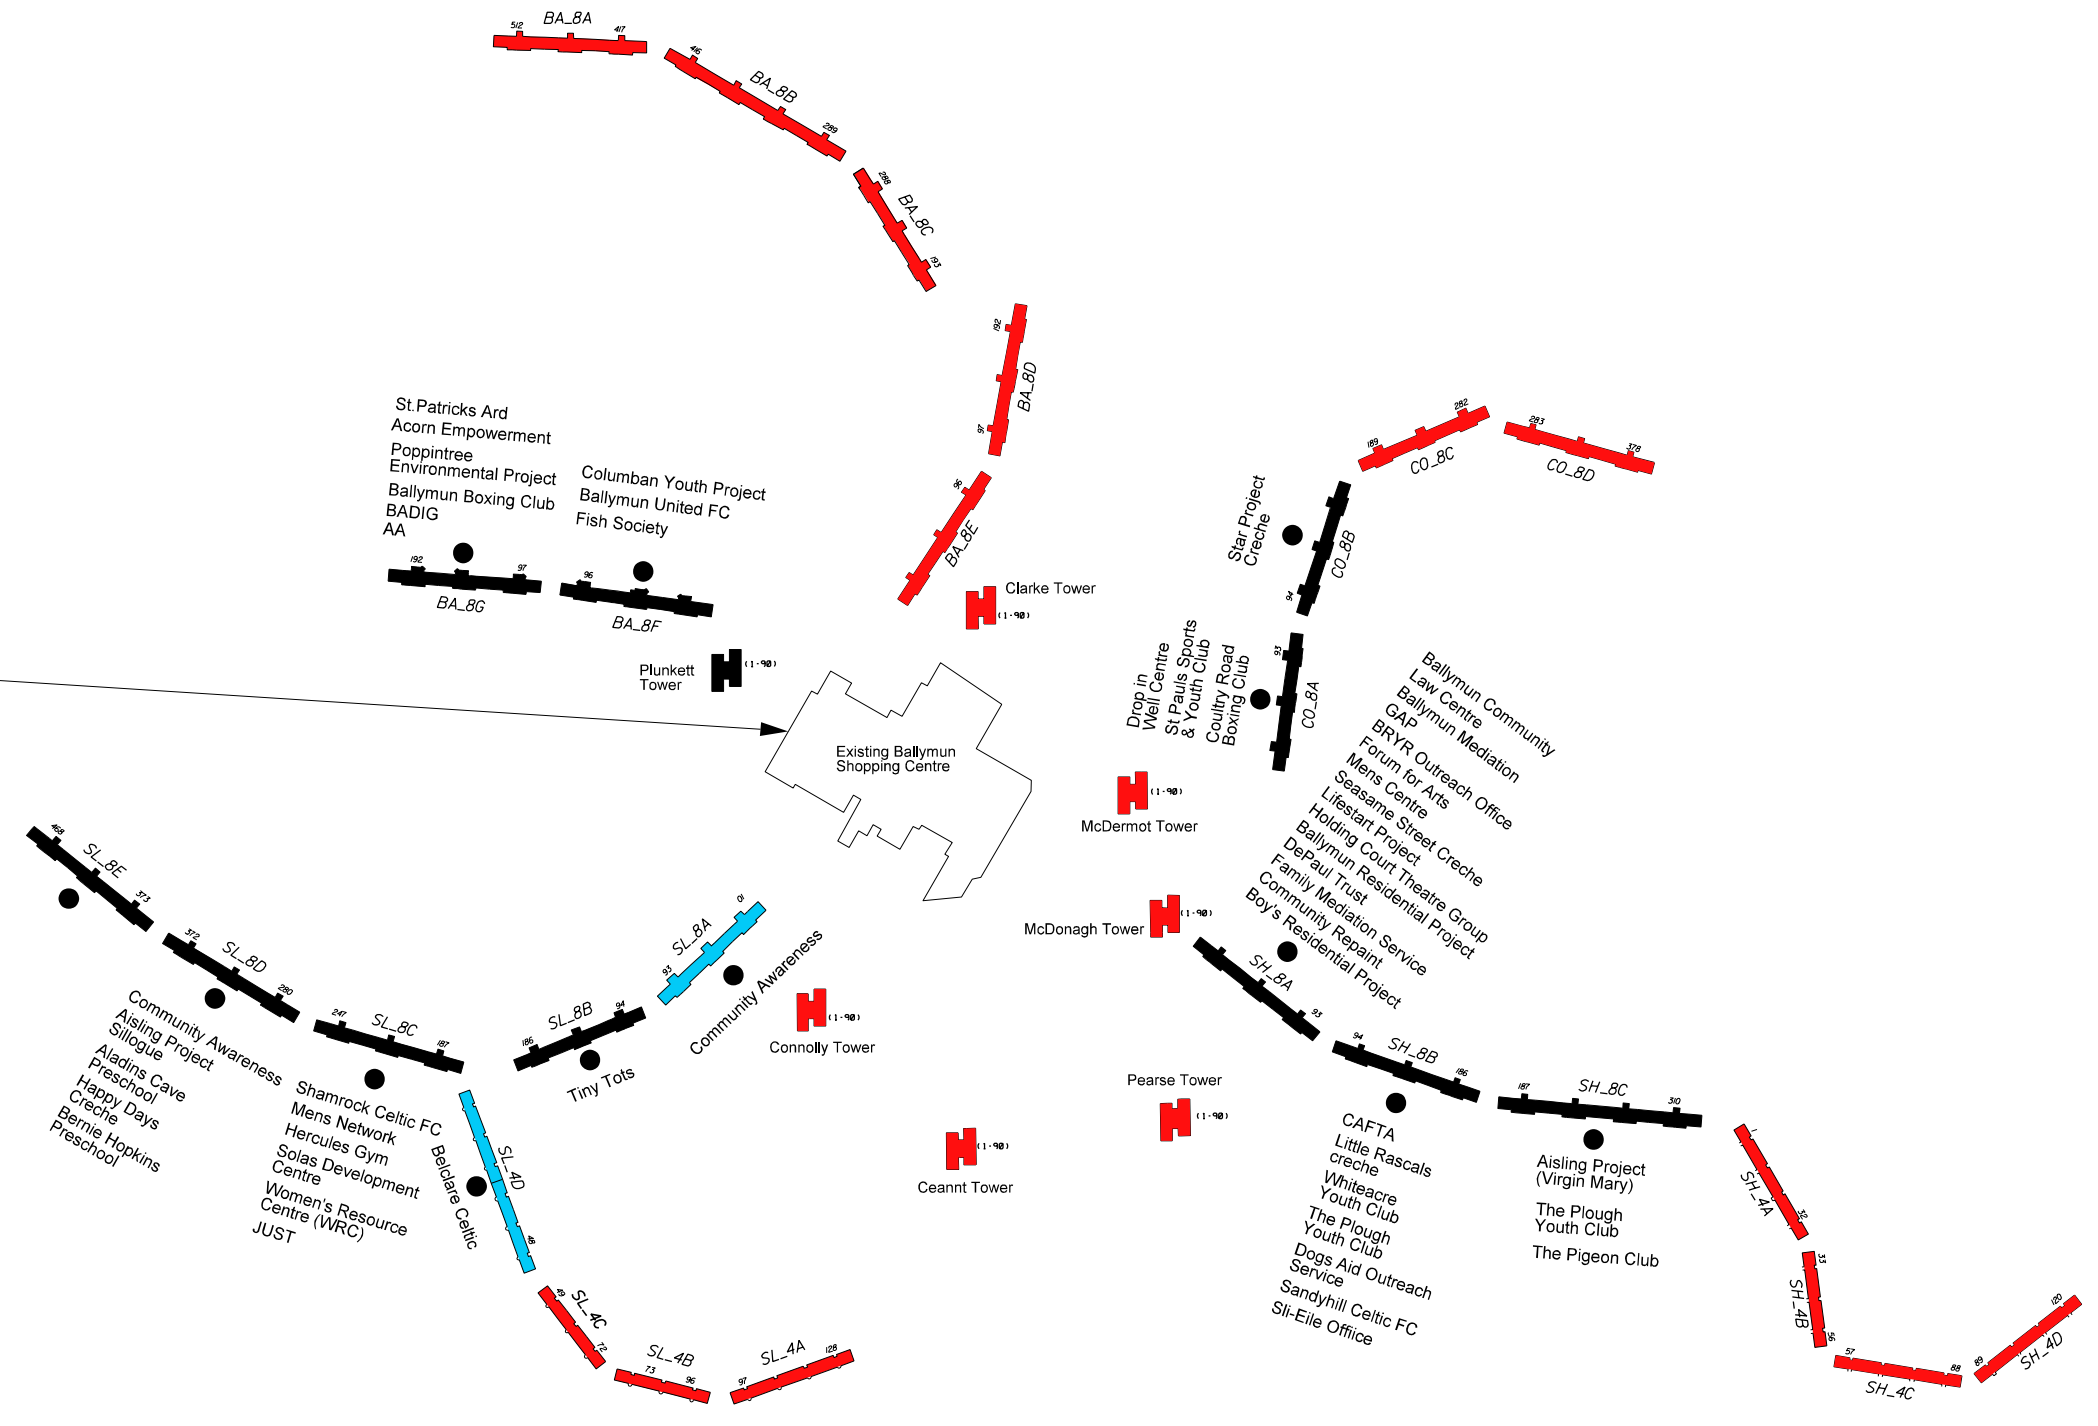

KEY		
		Demolished
		Phase 4 Demolition
		Remainder

Ballymun Credit Union
 Workmate 40
 Ballymun Job Centre
 Ballymun Local Employment Services (LES)
 Ballymun Whitehall Area Partnership
 Accord Catholic Marriage Counselling Service
 Gateway Programme
 Snooker Club

Ballymun Regeneration Ltd
 Map 2: Location of Community Groups
 and Organisations in Flat Blocks